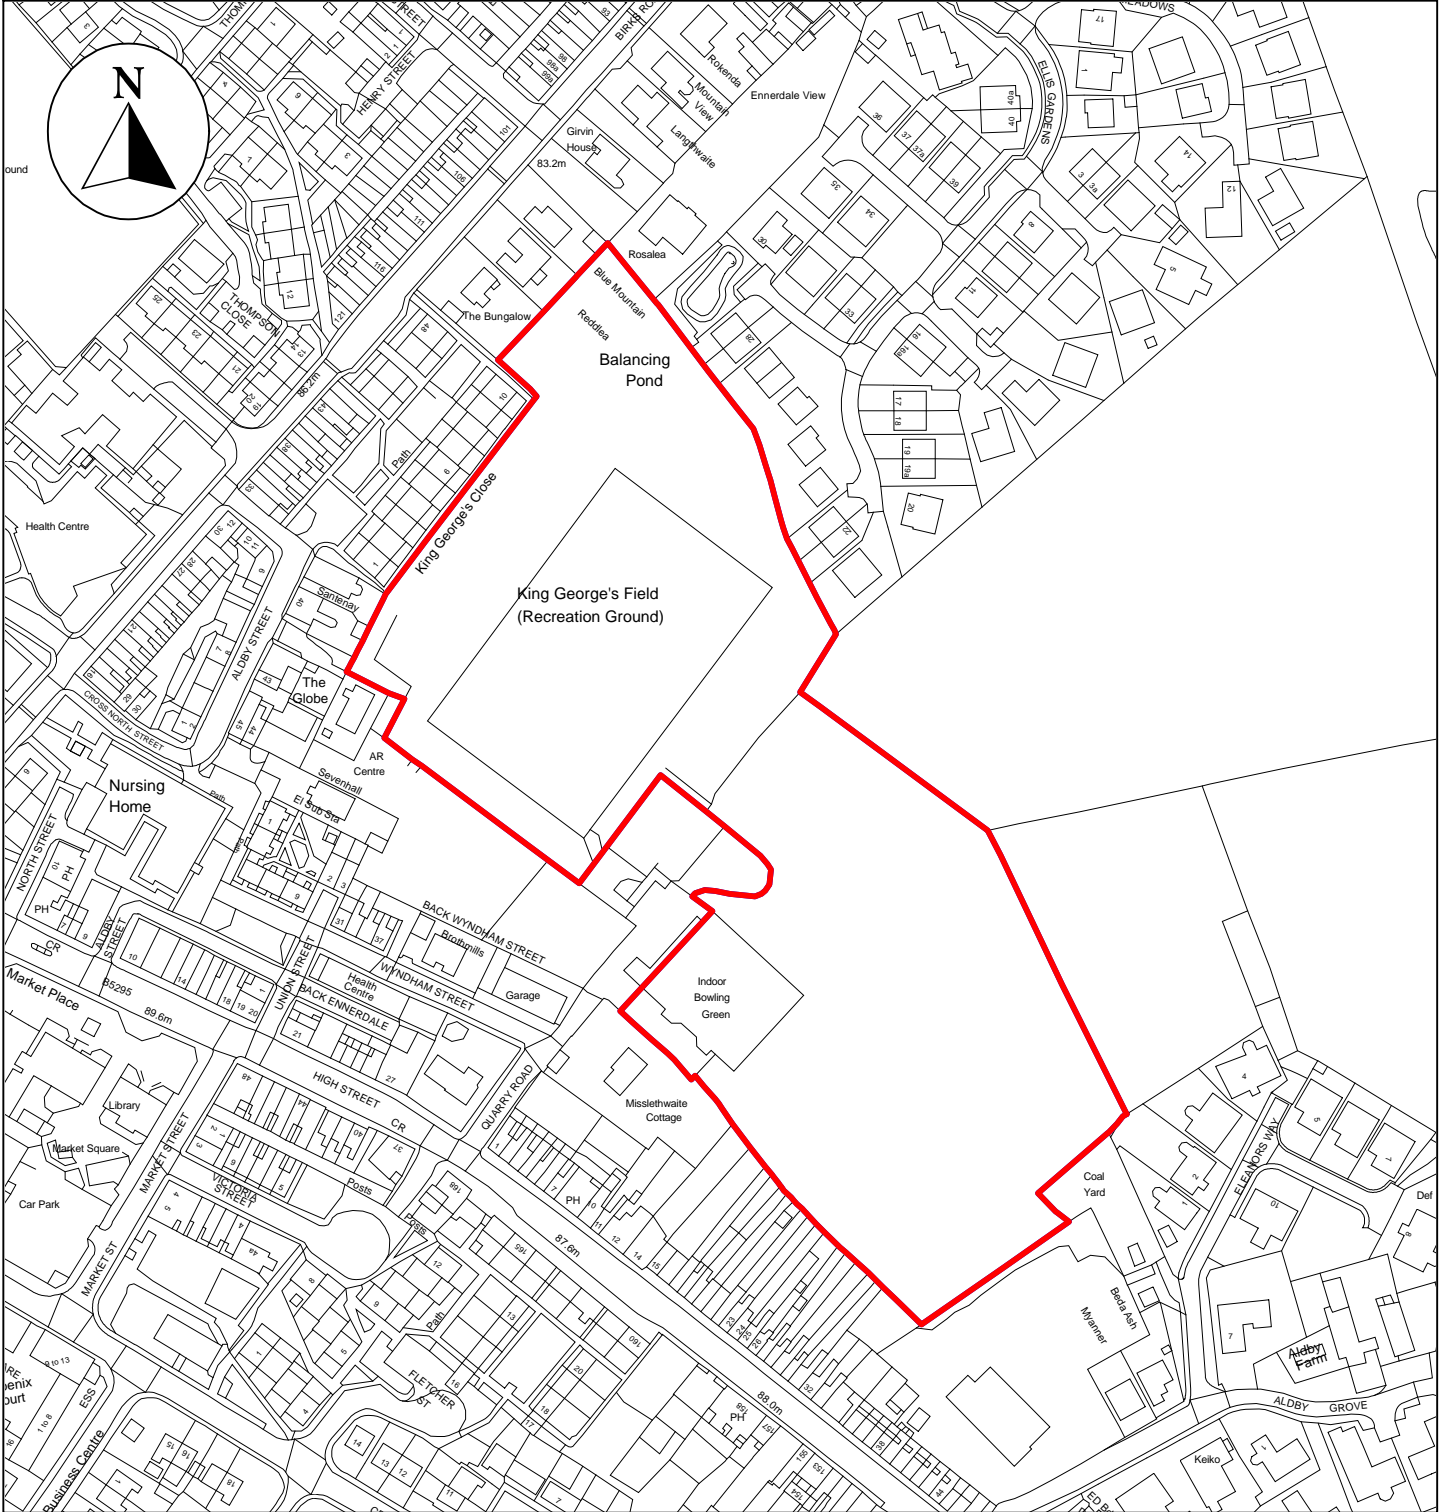

# Public Space Protection Order Cumberland Council 2024

ANTI-SOCIAL BEHAVIOUR CRIME AND  
POLICING ACT 2014

**King George V Playing Field, Cleator Moor, Whitehaven, CA25 5AN**

Neighbourhoods  
Education and Enforcement  
Allerdale House  
Workington  
CA14 3YJ

Scale: 1 : 2,500  
Date: February 2024

©crown copyright database rights 2024  
ordnance survey AC0000861732